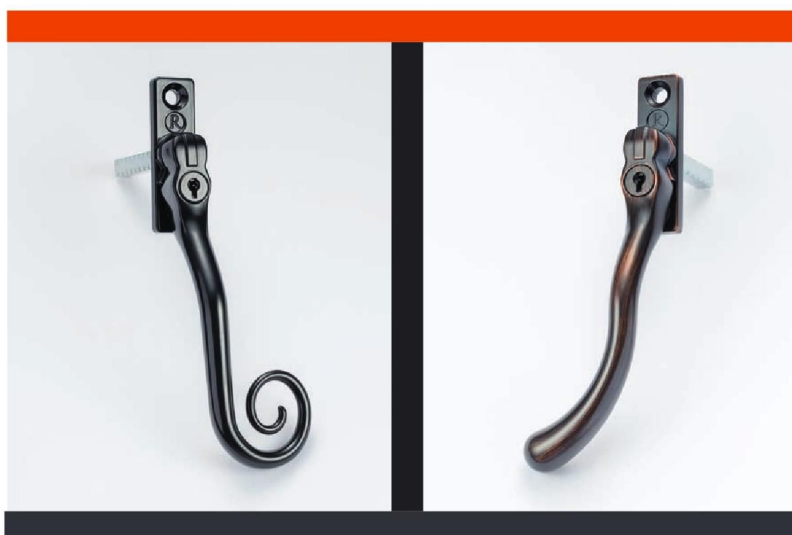

Authentic Cill Detail

To add the finishing touch to your new windows choose the Radlington Cill, this range is the modern interpretation of timber cills, designed to authentically accompany your Residence windows and doors so you can recreate that stunning look in both modern and period homes.