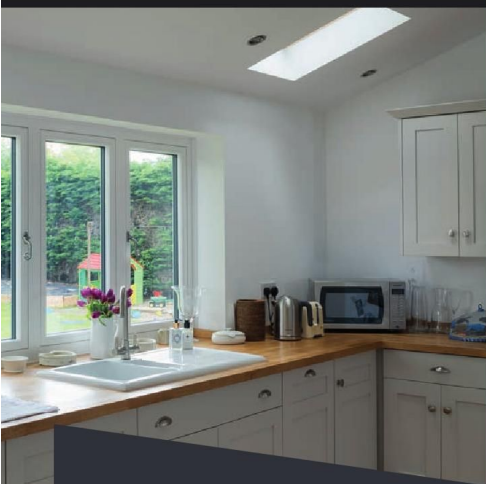

**“They have
transformed
the look of our
house”**

The Sharpes

Flush Sash Inside & Out

Elegantly flush sash exterior and interior gives the R7 its chic modern appearance and versatility to be used for both contemporary new builds and traditional British homes alike. All glass sight-lines are perfectly equal providing symmetry for a timeless kerbside appeal. Choose from one of our five glazing beads to fully personalise your choice, continue the flush contemporary appearance with the Square or soften the look with the Decorative.