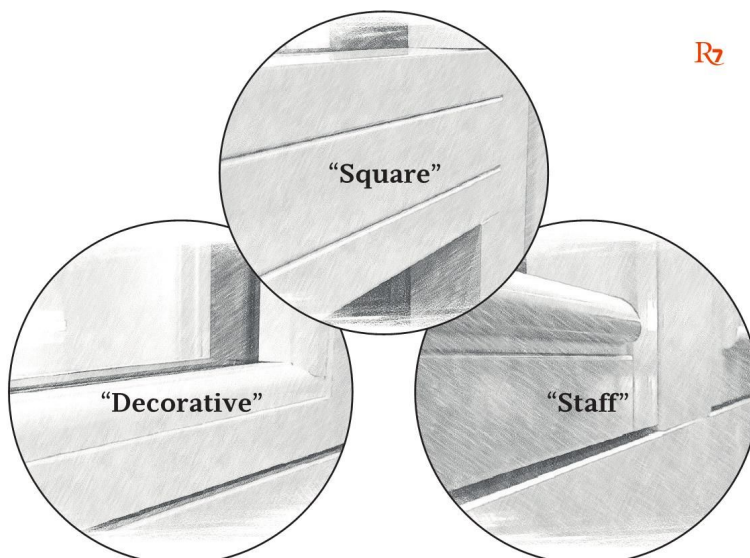

Manufacturing Techniques

Residence 7 has been designed to embrace two types of modern manufacturing techniques.

A modern welding technique fuses the joints together diagonally with a visible seam for a contemporary appearance. A mechanical joint fabrication has a more traditional look. Both offer the same quality features and benefits, just a difference in appearance.

WINDOWS & DOORS

THE WAY THEY'RE
MEANT TO BE™

Chalk White (unfoiled) finish with a Decorative Glazing Bead

Personalised Internal Style

A glazing bead is the part that secures your glass and by choosing one of our five glazing bead options to suit your individual style, you can personalise the internal aesthetic of your windows. With a choice of both 28mm double glazing and 44mm triple glazing, performance comes as standard.

There are five options to choose from; 28mm Decorative, 28mm Staff, 28mm Square, 44mm Decorative & 44mm Square.

Handles & Stays

Personalise your windows with our Romatopola Hardware. It is Latin for hardware!