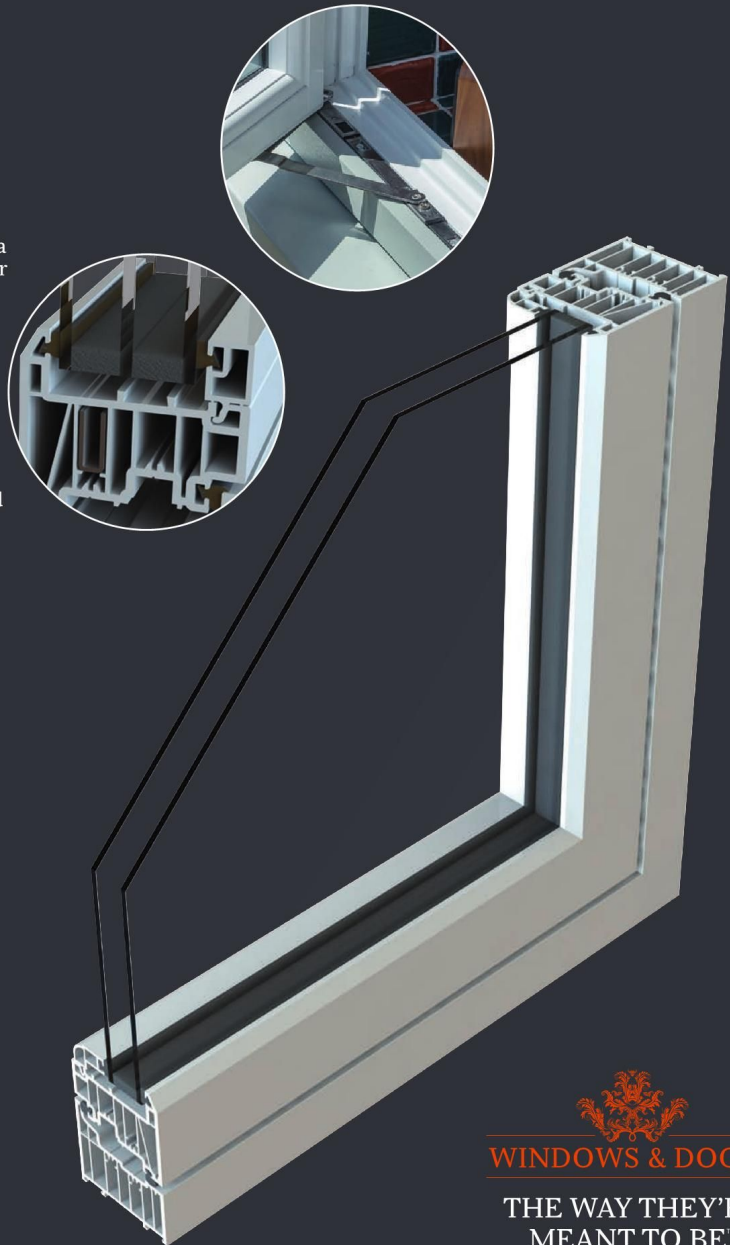

FEATURES & PERFORMANCE

Market Leading Design for Modern Living

Easy-clean Rebate

Intelligently designed with an 'easy-clean' frame rebate, open your windows or doors and simply wipe clean, no sharp corners or deep grooves attracting dirt. We also have a variety of coloured bases, as an example; choose Eclectic Grey inside and out, you get a dark grey rebate to match! A uniquely clever design, for modern living.

Lock & Hinge Retention

Residence 7 boasts superior design details and screw retention reinforcements, locks and hinges are secured firmly into position. Residence 7 is also specifically designed to accommodate the additional weight of triple glazed units, allowing heavy duty hinges to fit and operate perfectly.

Energy Efficient Glazing

Residence 7 is designed to accommodate 'energy efficient glazing' this term is used to describe double glazing or triple glazing used in modern windows. Residence 7 has options for 28mm double glazing or 44mm triple glazing. The glazing bead is always on the inside which contributes to a higher security performance.

7 Chamber Design

Residence 7 has been engineered to meet current and anticipated future standards. Other window frames typically offer 3 or 5 chambers and are usually 70mm wide, R7 has 7 chambers and is 75mm wide, resulting in superior thermal, acoustic, strength and security performances.

WINDOWS & DOORS
THE WAY THEY'RE
MEANT TO BE™