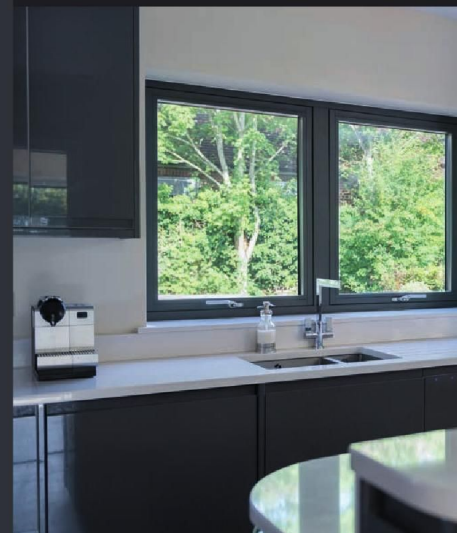

**“They’re smart,
modern &
ooze quality”**

Happy Homeowners